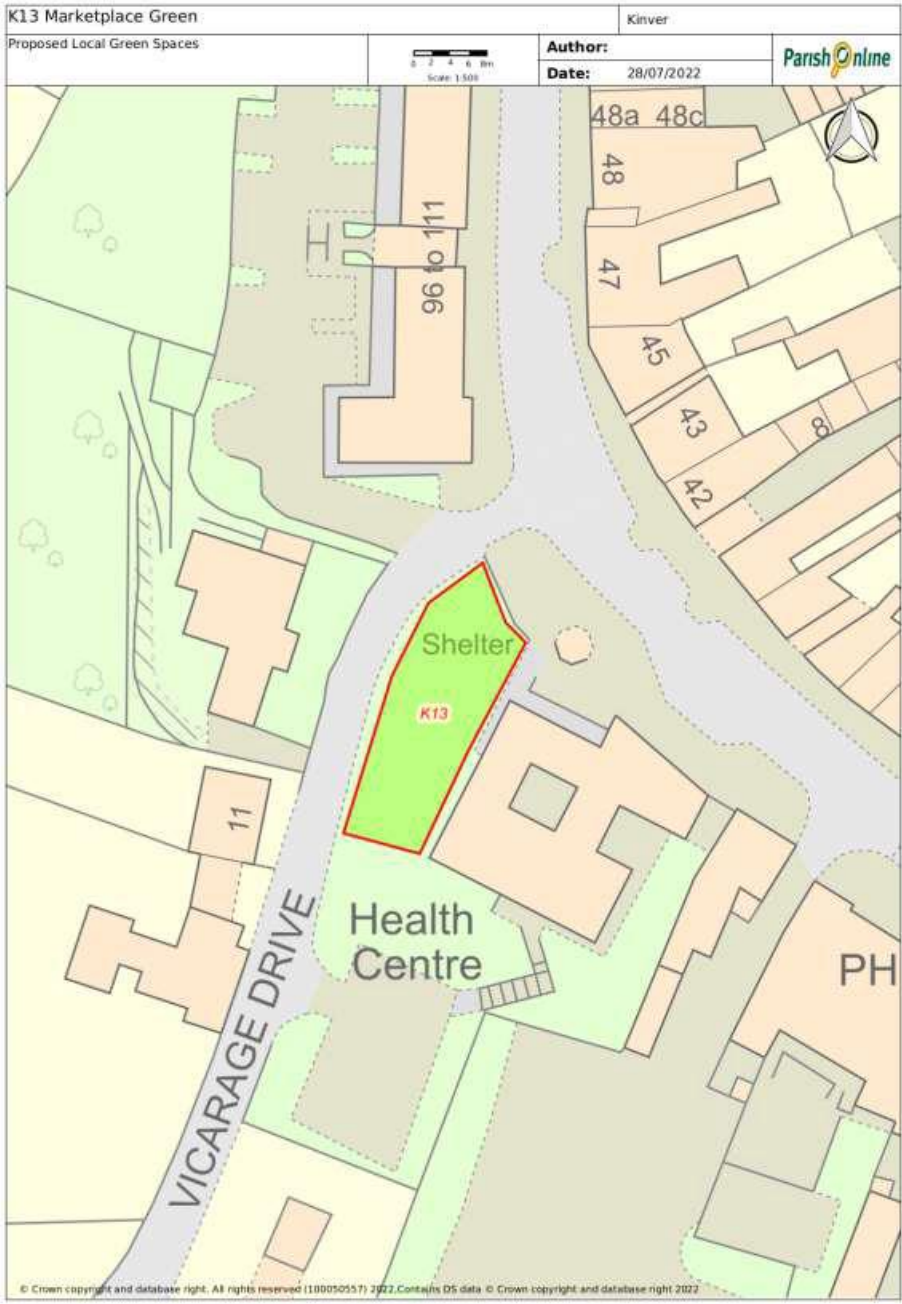

Local Green Spaces designated by the Kinver Neighbourhood Plan 2023

- K10** Jubilee gardens, High Street, Kinver, DY7 6ER
- K11** Daneford gardens, High Street, Kinver, DY7 6ER
- K13** Marketplace Green, High Street, Kinver, DY7 6HL

LGS K10 Jubilee gardens

LGS K11 Daneford gardens

LGS K13 Marketplace Green